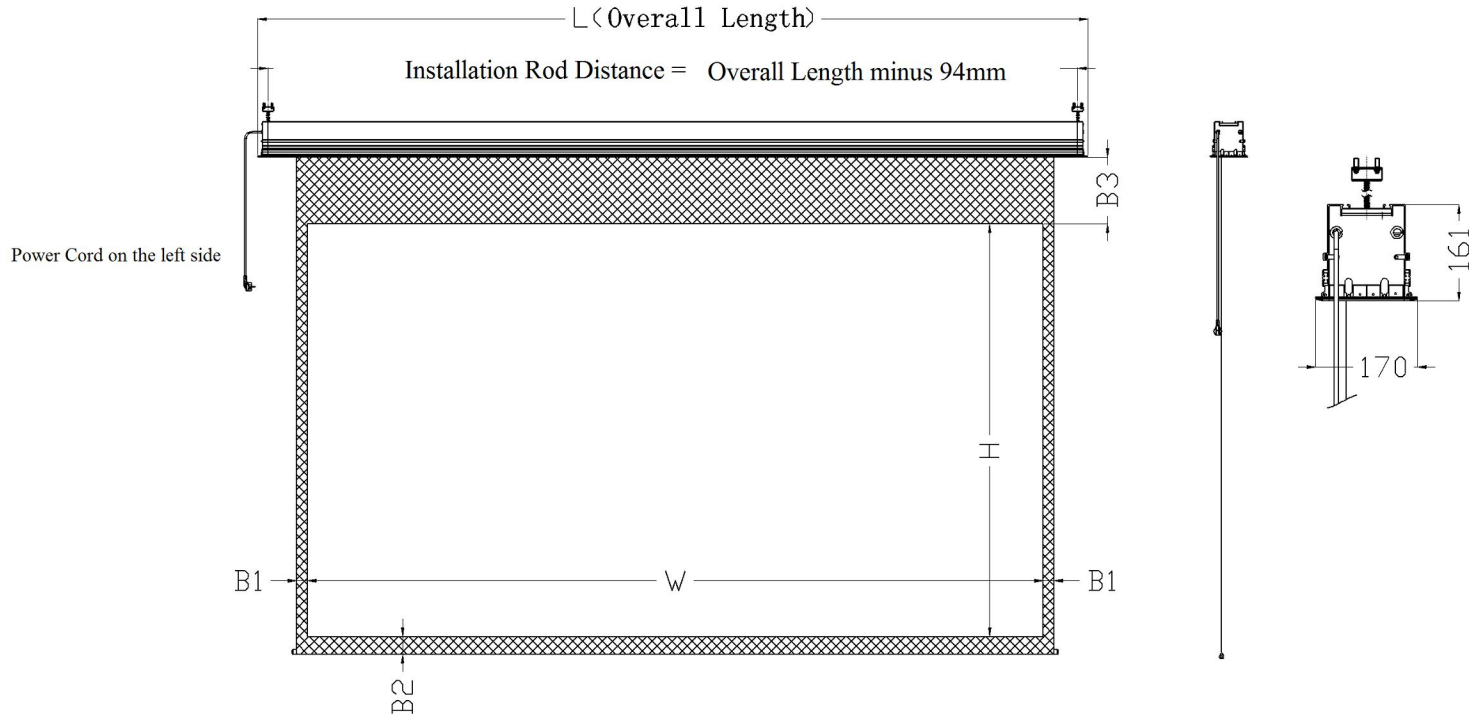

SIZE		16:9						
		92"	100"	106"	120"	135"	150"	180"
CODE								
W		2037	2214	2346	2656	2989	3320	3985
H		1146	1245	1320	1494	1681	1867	2241
B1		50	50	50	50	50	50	80
B2		50	50	50	50	80	80	80
B3		800	700	630	450	400	300	300
L		2461	2638	2770	3080	3413	3749	4474

Ceiling Cut Out Dimension:

Length= Overall Length minus 26mm for trim lip
 Width: 158mm

** this is for reference only **
 if you do not have the screen on site, always cut the opening slightly smaller

Design						
Designer		2013-02-17	NO. : RCB-MIR (16: 9)			
Confrim			Name: Drawing	Material	Ratio	Weight
Approve			Product: Recessed Ceiling 1ST Generation	mm	Page 1 of 1	
Angel:			K3码:			